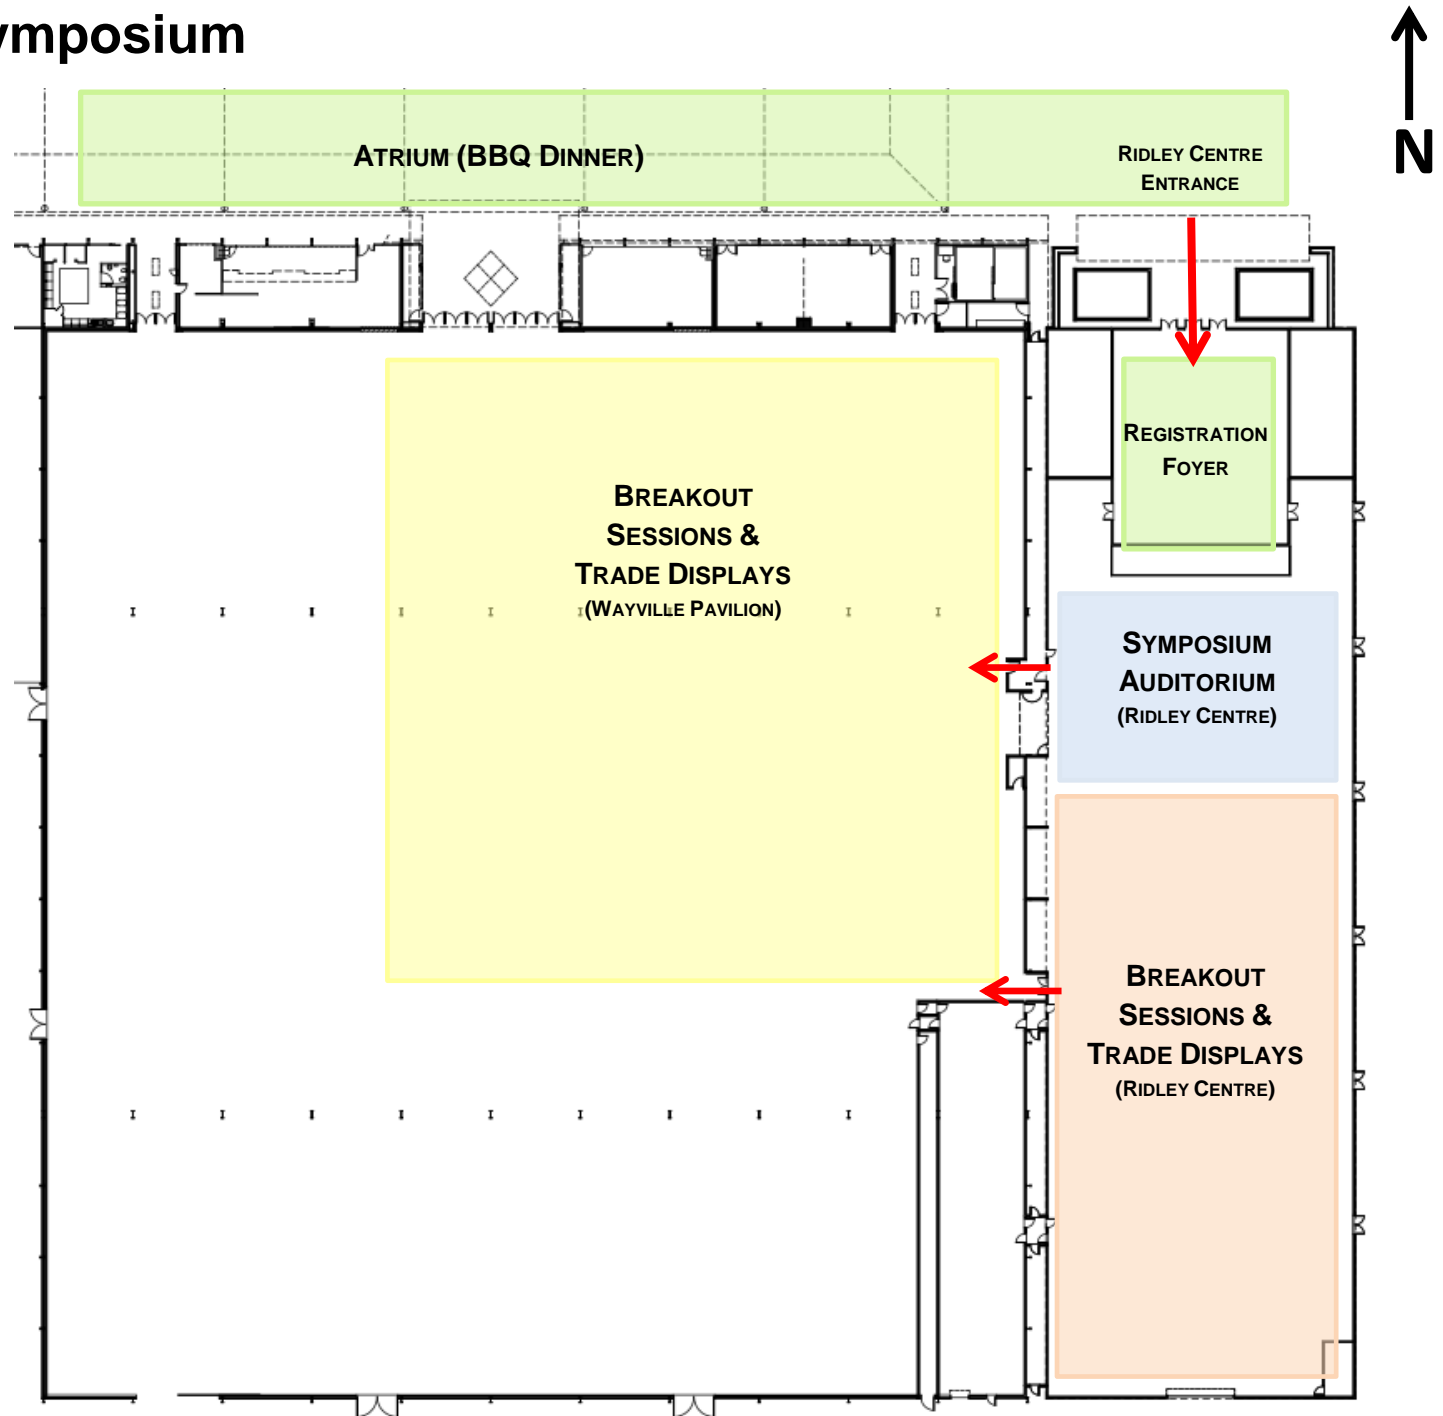

# Basic layout of CSA Symposium

Ridley Centre & Wayville Pavilion

Adelaide Showground, Wayville

*Note: map not to scale*

PO Box 108

Goodwood SA 5034

P: (08) 8210 5231

F: (08) 8231 4173